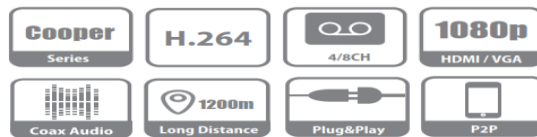

۱۴,۸۰۰,۰۰۰ ریال

65

DH-XVR1A04
COOPER SERIES

- . 4Channel Penta-brid 1080N/720P Cooper
- . H.264 video compression
- . Supports HDCVI/AHD/TVI/CVBS/IP video inputs
- . Max 5channels IP camera inputs, each channel up to 2MP; Max 20Mbps Incoming Bandwidth
- . Long transmission distance over coax cable
- . Supports 1 SATA HDD, up to 6TB

۱۱,۸۰۰,۰۰۰ ریال

66

DH-PFM320S-150

- . DC12V 150W Switching Power Supply
- . Rated Output Current 12.5A
- . Output Power 150W
- . Output Voltage 12Vdc (terminal output)
- . Input Voltage Range 88~132Vac/176~264Vac