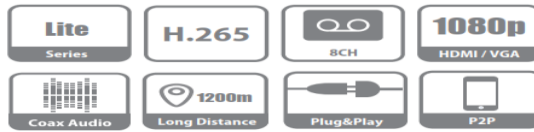

۳۲,۲۰۰,۰۰۰ ریال

62 DH-XVR4108HS-X1

- . 8 Channel Penta-brid 1080P
- . H.265+/H.265 dual-stream video compression
- . Supports HDCVI/AHD/TVI/CVBS/IP video inputs
- . Max 10 channels IP camera inputs, each channel up to 6MP; Max 40Mbps incoming bandwidth
- . Long transmission distance over coax cable
- . Supports 1 SATA HDD, up to 6TB