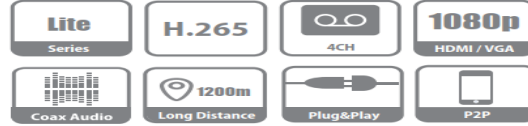

۲۵,۶۰۰,۰۰۰ ریال

58 DH-XVR5104HS-X1

- H.265+/H.265 dual-stream video compression
- Supports HDCVI/AHD/TVI/CVBS/IP video inputs
- Max 6 channels IP camera inputs, each channel up to 6MP; Max 24Mbps incoming bandwidth
- Smart Search and Intelligent Video System
- 1 SATA Port, up to 6TB capacity